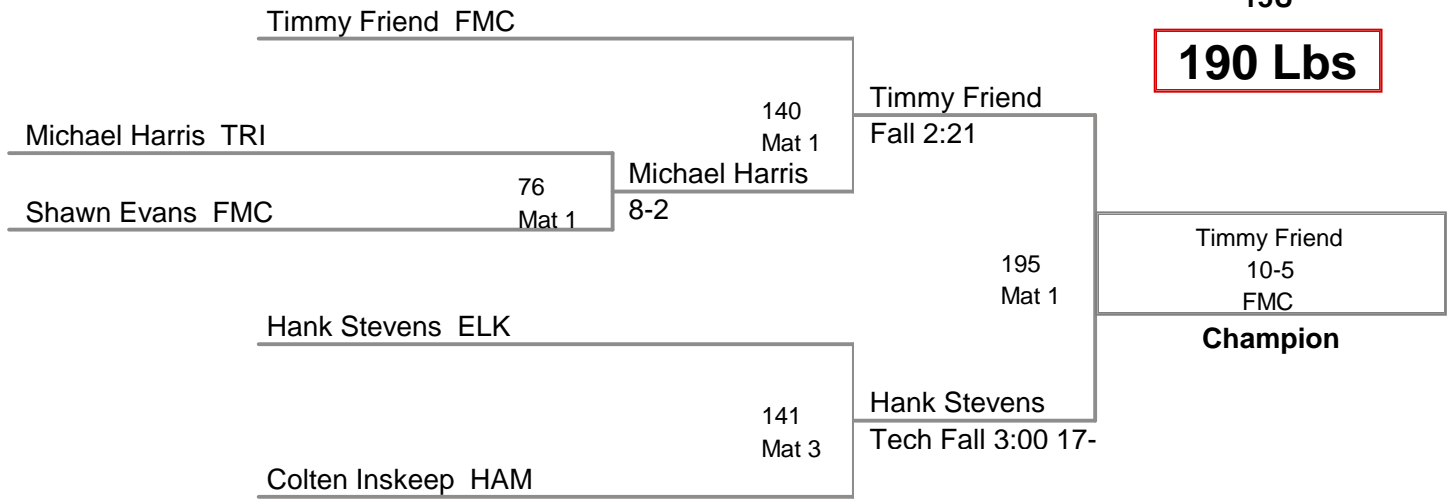

Tri-County
15U

190 Lbs